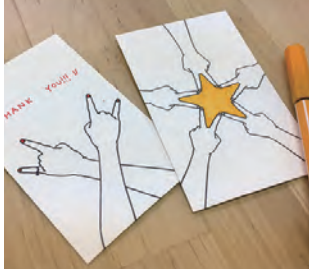

www.replug.jp

Re+g Standard Products

HANLINK petit envelope

Hand-in-hand shape. Poti-Bukuro for sharing your thoughts

Hand-shape envelope for sending your thoughts. Send your best wishes with your presents. Four designs: heart, star, rock and money
Blank envelopes can be used for every occasion.
The long flap folds down inside the envelope to allow easy sealing without glue.

Size : W57mm×H92mm(square)
Variations : heart, star, rock, money
Configuration: 1 Pack (3 pieces)
Price : 260 yen (not including tax)