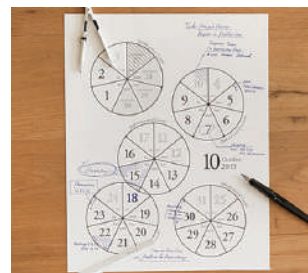

1/7

A day is one seventh of a week. Importance of time, short amount of time,

Visualized importance, shortness and a pile of time in calendar.