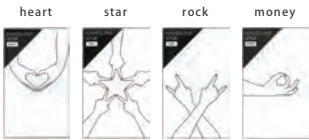

www.replug.jp

Re+g Standard Products

HANLINK petit envelope

Hand-in-hand shape. Poti-Bukuro for sharing your thoughts

Hand-shape envelope for sending your thoughts. Send your best wishes with your presents. Four designs: heart, star, rock and money
Blank envelopes can be used for every occasion.
The long flap folds down inside the envelope to allow easy sealing without glue.

Size : W57mm×H92mm(square)
Variations : heart, star, rock, money
Configuration: 1 Pack (3 pieces)
Price : 260 yen (not including tax)